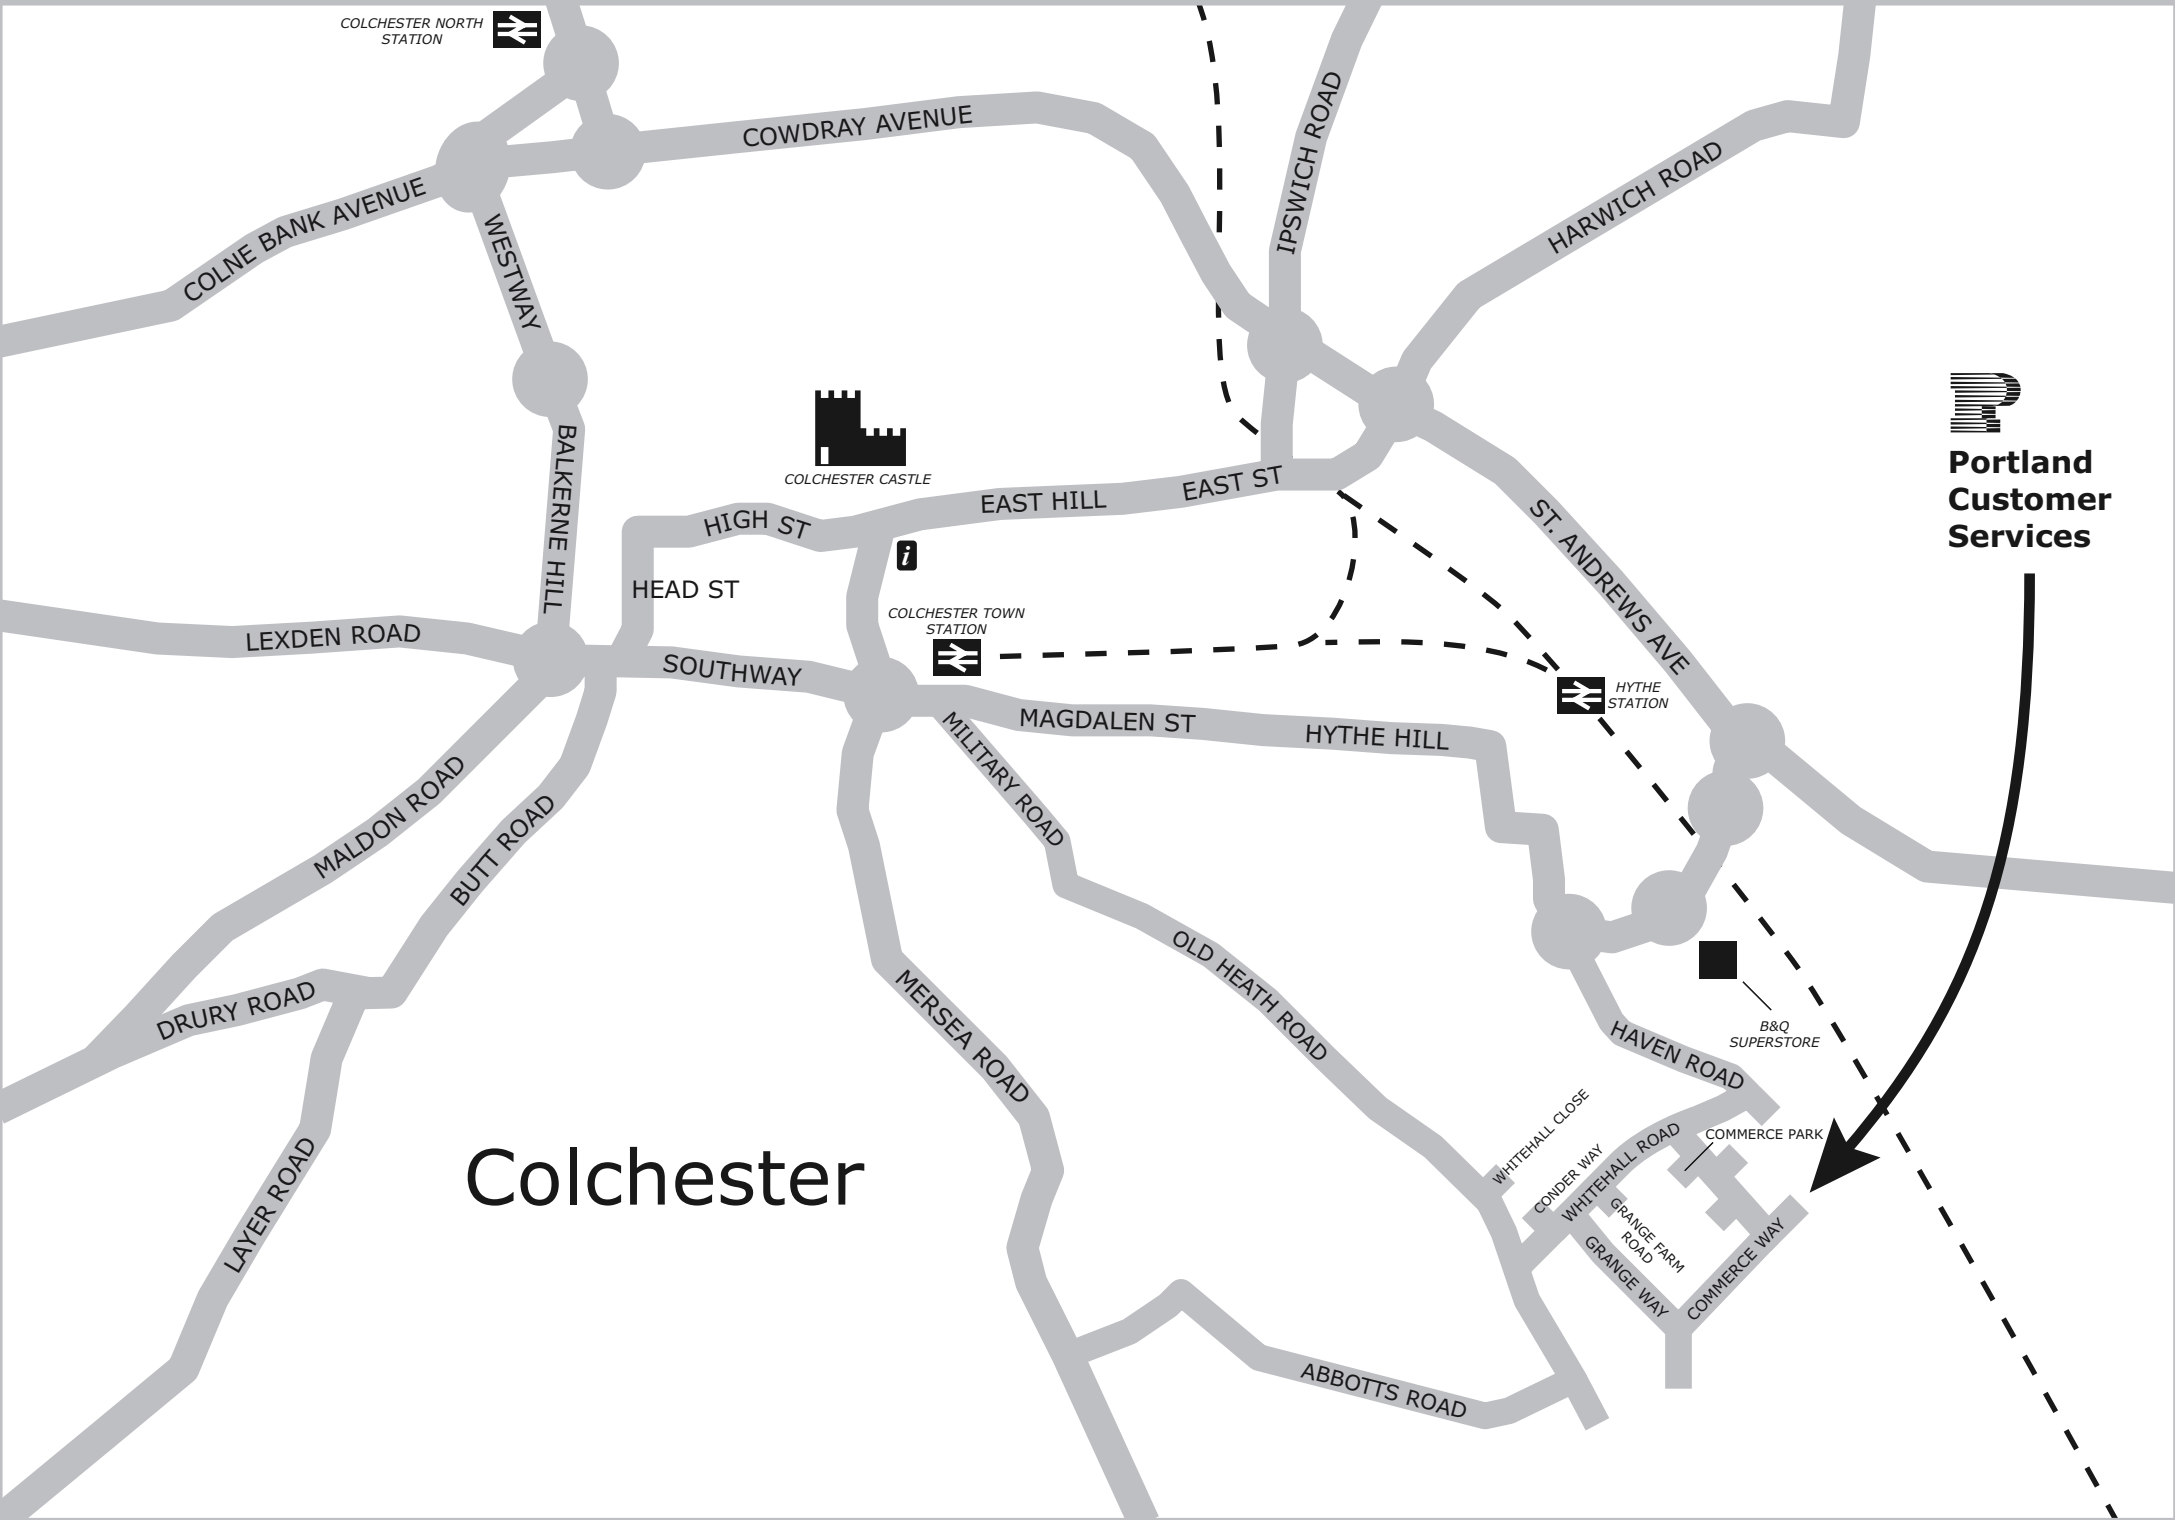

Colchester

COLCHESTER NORTH STATION

COWDRAY AVENUE

COLNE BANK AVENUE

WESTWAY

BALKERNE HILL

IPSWICH ROAD

HARWICH ROAD

COLCHESTER CASTLE

EAST HILL

EAST ST

ST. ANDREWS AVE

**Portland
Customer
Services**

HIGH ST

HEAD ST

COLCHESTER TOWN STATION

OLD HEATH ROAD

B&Q SUPERSTORE

DRURY ROAD

MERSEA ROAD

HAVEN ROAD

Colchester

WHITEHALL CLOSE

COMMERCE PARK

LAYER ROAD

CONDER WAY

WHITEHALL ROAD

GRANGE FARM ROAD

GRANGE WAY

COMMERCE WAY

ABBOTTS ROAD